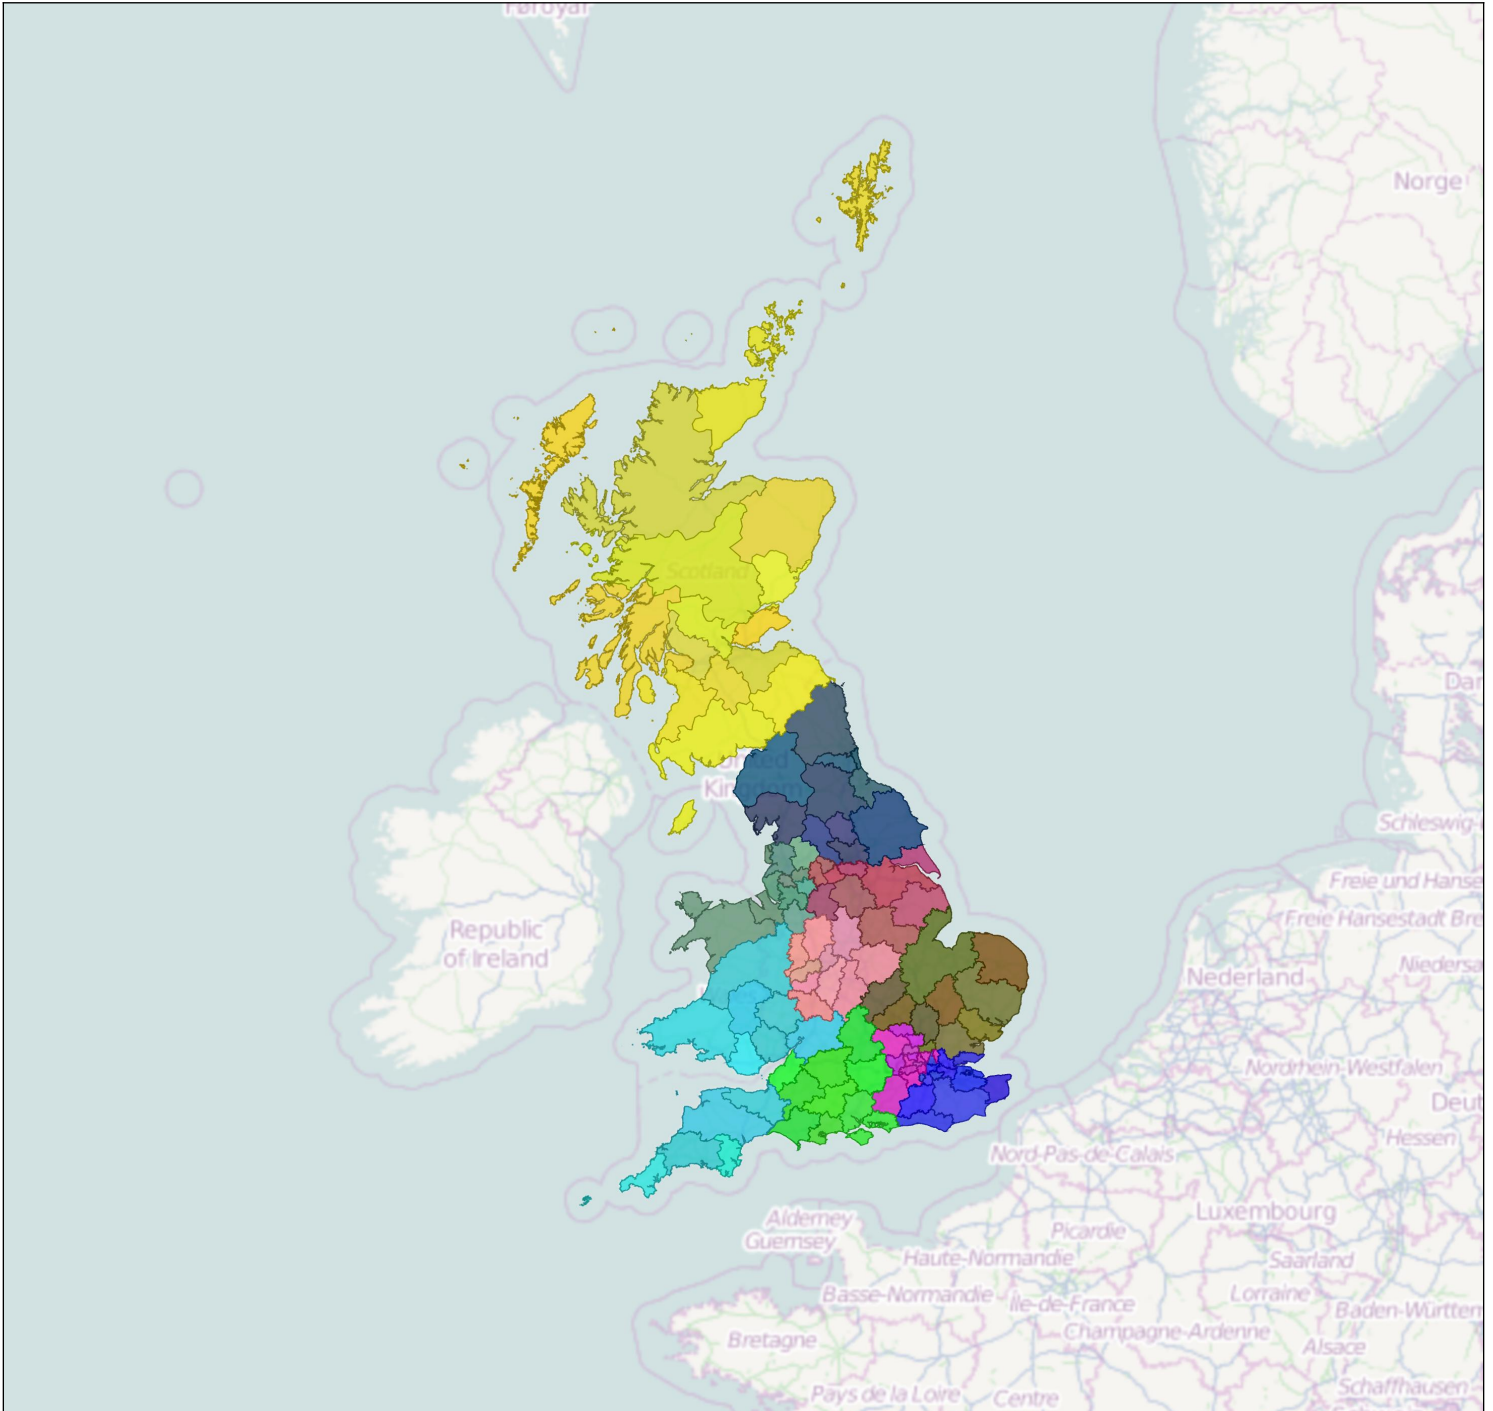

## UK Sales Territories

Territory 1

Total Customers 1572

Total Workload 299970

Total Sales 220443