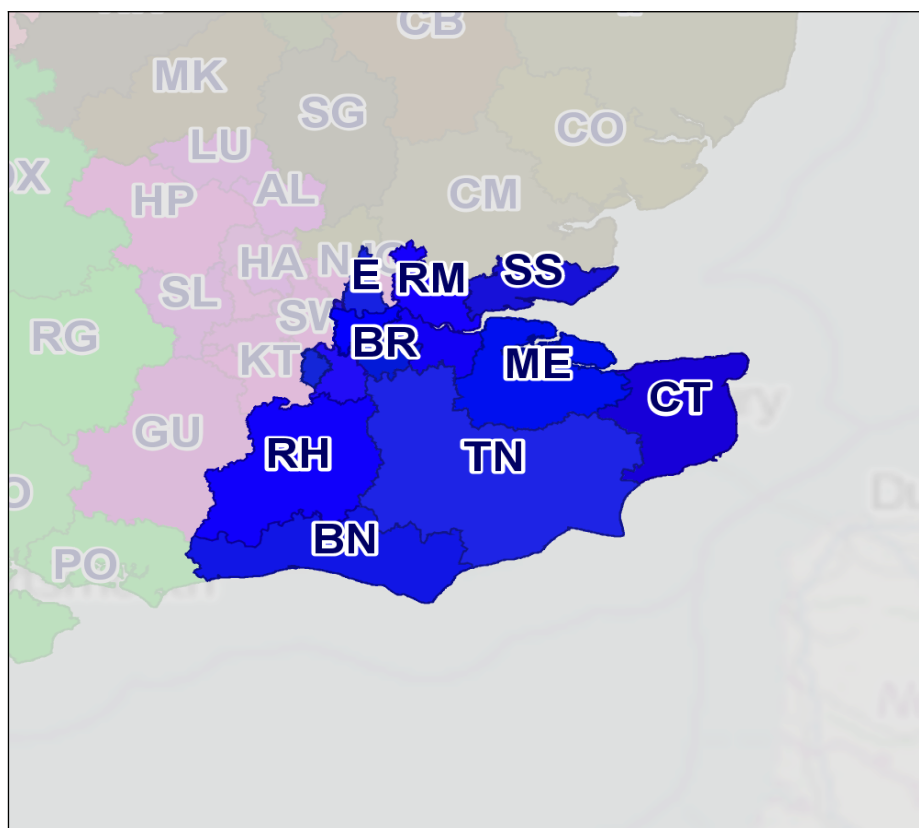

## UK Sales Territories

Territory 1

Total Customers 1572

Total Workload 299970

Total Sales 220443