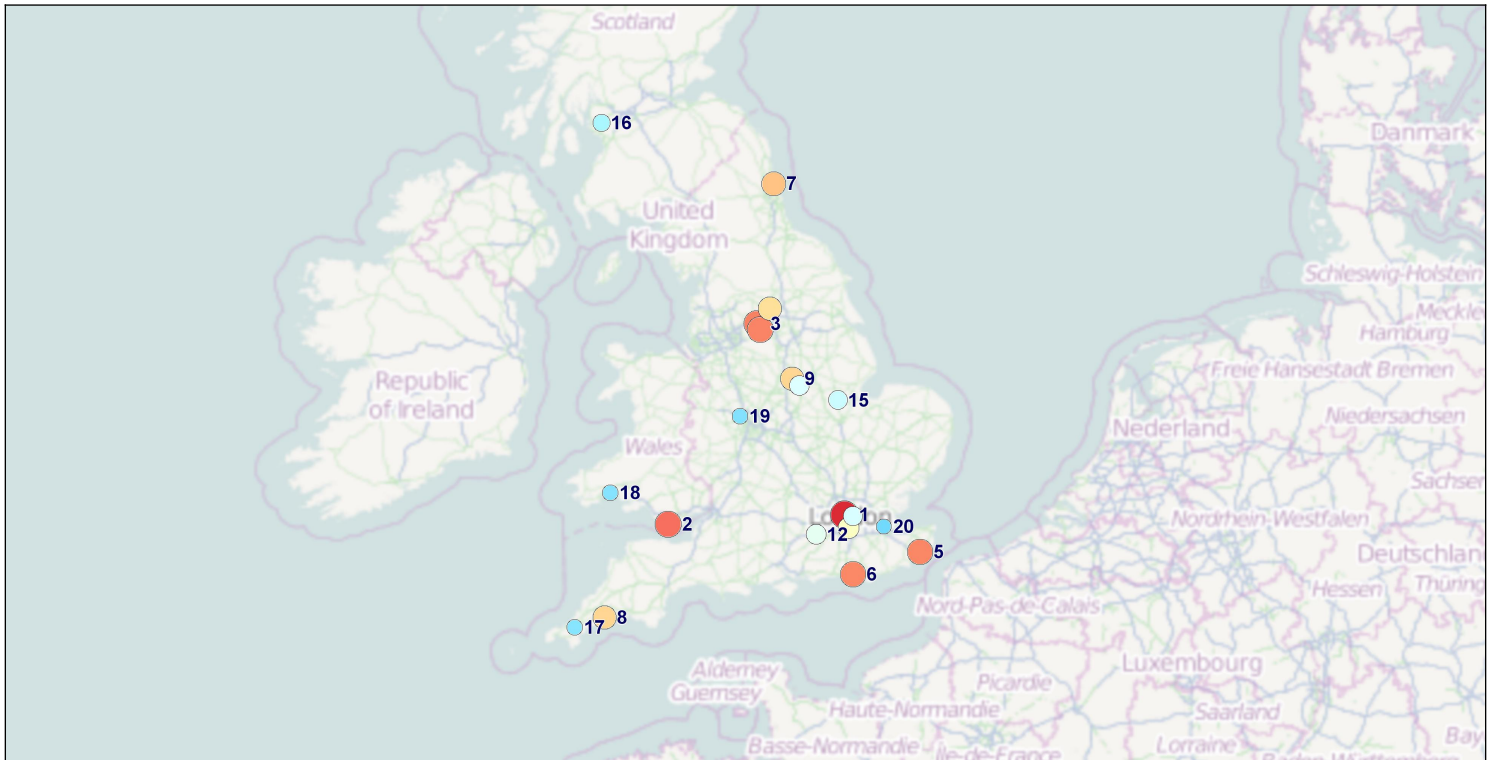

# Top UK Customers

	Company	Contact	Address	Sales	Workload	
1	Wilson Software	Sophie Wright	90 Sunningdale Avenue, East Acton, London, W3 7DH	901	30	
2	White Delicatesan	Jessica Mason	25 Vachell Court, Llantwit Major, CF61 2LU	815	2910	