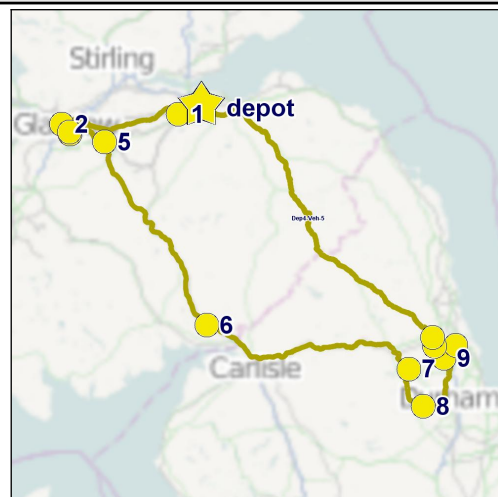

vehicle-name	vehicle-id	stops-count	travel-km	Picture
--------------	------------	-------------	-----------	---------

Dep3-Veh-5 Dep3-Veh-5 8

364.701

stop-number	stop-name	stop-address	arrival-time
1	Holmes Lawyers	31 Heol-y-parc,	08:38:25.946
2	Phillips Bakery	17 Bowham Avenue,	09:06:59.140
3	Kennedy Furnishing	46 Vincent Street, Castle,	10:08:30.727
4	Murphy Book Store	24 Yr Aran, Dunvant,	10:24:25.681
5	Adams Pharmacy	42 Bryn Gerran, Cilgerran,	11:49:48.379
6	Johnson News	A482, Lampeter,	12:39:11.457
7	Fox Antiques	78 Cowbridge Road East,	14:19:22.114
8	Robinson Wines	86 York Street, Canton,	14:25:52.516

vehicle-name	vehicle-id	stops-count	travel-km	Picture
--------------	------------	-------------	-----------	---------

Dep4-Veh-5 Dep4-Veh-5 12

577.997

stop-number	stop-name	stop-address	arrival-time
1	LLoyd Hardware	52 Queens Gardens, East	08:43:09.292
2	Dixon Wines	32 Mavisbank Gardens,	09:31:51.175
3	Butler Hats	55 Alloway Crescent,	09:46:55.264
4	Evans Computer Repairs	56 Quarryknowe, Rutherglen	09:58:50.732
5	Wood Films	77 Meadow Road,	10:19:22.602
6	Fox Furnishing	59 Church Street, Annandale	11:31:24.581
7	Phillips Films	90 Whinny Lane, Leadgate	12:56:54.173
8	Robertson Pet Shop	42 Well Bank, Crook North	13:24:27.850
9	Knight News	78 Longniddry Court, Low	14:00:05.733
10	Mason Fashions	55 Bell Street, Hebburn	14:13:04.778
11	Shaw Bakery	66 Prince Philip Close,	14:29:36.226
12	Phillips News	79 Eastgarth, Woolsington,	14:44:58.055

vehicle-name	vehicle-id	stops-count	travel-km	Picture
--------------	------------	-------------	-----------	---------

Dep5-Veh-1 Dep5-Veh-1 9

503.28

stop-number	stop-name	stop-address	arrival-time
1	Brown Pet Shop	A38, Ilsington, Devon, TQ12	09:00:18.433
2	Fox Furnishing	83 Lawn Hill, Dawlish,	09:27:13.503
3	Kennedy Nails	43 Leighdene Close, St.	09:50:41.024
4	Murphy Aquatics	22 Exmouth Road, Clyst St.	10:03:45.923
5	Fox Book Shop	70 Notaro Way, North	10:47:59.409