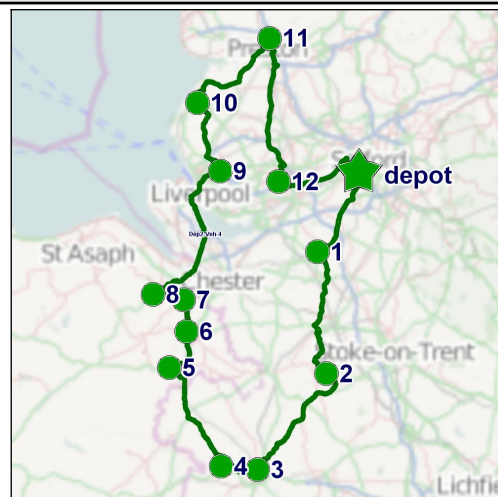

vehicle-name	vehicle-id	stops-count	travel-km	Picture

Dep2-Veh-4 Dep2-Veh-4 12

384.512

stop-number	stop-name	stop-address	arrival-time
1	Taylor Legal Services	49 Norbury Street,	08:57:21.479
2	Black Music	46 Bellaport Road, Norton In	09:40:20.383
3	Brown Videos	94 Wingfield Close,	10:20:46.438
4	Brown Music	45 Holyhead Road, Montford,	10:41:42.342
5	Robinson Software	62 Ffordd Plas Trefor,	11:18:54.847
6	Mason Antiques	32 Holborn Crescent,	11:37:02.523
7	Cole Videos	45 Park Lane, Penyffordd,	11:52:42.119
8	Holmes Fish & Chips	49 Hafod-y-wern,	12:10:05.261
9	Brown Fish and Chips	71 Dodman Road, Croxteth,	13:01:12.169
10	Lee Cafe	70 Moss Road, Halsall,	13:28:57.744
11	Ali Hats	87 The Drive, Garrison,	14:06:59.775
12	Hall Films	15 Phipps' Lane, Burtonwood	14:45:41.584

vehicle-name	vehicle-id	stops-count	travel-km	Picture

Dep2-Veh-5 Dep2-Veh-5 11

607.81