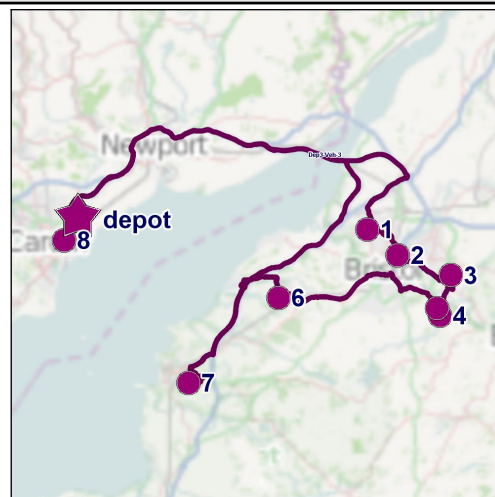

vehicle-name	vehicle-id	stops-count	travel-km	Picture
--------------	------------	-------------	-----------	---------

Dep3-Veh-1 Dep3-Veh-1 13

488.021

stop-number	stop-name	stop-address	arrival-time
1	Wood Cafe	28 Ty-fry Gardens, Rumney,	08:30:58.774
2	Fox Fruit & Veg	35 Pettycroft, Ruardean,	09:58:29.609
3	Green News	89 Marsh Road, Leonard	10:44:43.969
4	Evans Fashions	33 Claudians Close,	11:11:57.645
5	White Models	22 St Aldate Street,	11:23:06.629
6	Davies Legal Services	68 Elmleaze, Elmbridge,	11:35:58.779
7	James Hats	60 Village Avenue, Naunton,	12:10:28.234
8	Shaw Fruit & Veg	63 Chardwar Gardens,	12:29:33.873
9	Robertson Bakery	55 High Street, Chipping	12:56:35.791
10	Robertson Barbers	4 Bakers Hill, Birlingham,	13:27:23.908
11	Kennedy Hats	2 Greenfields, Withington,	14:16:29.542
12	Evans Antiques	27 Clos Pluguen, Llandovery,	15:46:48.247
13	Shaw Cafe	94 Brangwyn Road,	16:52:49.289

vehicle-name	vehicle-id	stops-count	travel-km	Picture
--------------	------------	-------------	-----------	---------

Dep3-Veh-3 Dep3-Veh-3 8

229.225

stop-number	stop-name	stop-address	arrival-time
1	Roberts Entertainment	86 Canford Road, Westbury-	09:11:41.590
2	Robinson Computer Repairs	17 Warwick Road, Lawrence	09:29:34.094
3	LLoyd Fish & Chips	38 Hillview Close, Bitton,	09:45:03.478
4	Wilson Delicatesan	11 Chewton Road, Compton	09:57:53.516
5	Phillips Software	70 Windsor Avenue,	10:11:09.493
6	Taylor Printers	63 St Marys Grove, Nailsea,	10:40:58.304
7	Mason Bakery	11 Elizabeth Close, Hutton,	11:14:58.152
8	Davies Book Shop	54 Adeline Street, Splott,	12:18:55.965