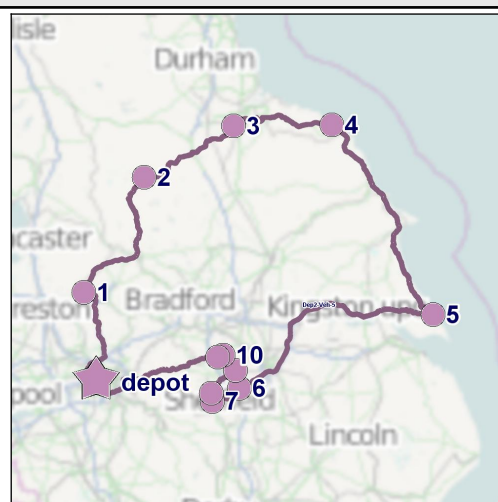

stop-number	stop-name	stop-address	arrival-time
1	Lee Fish & Chips	69 Chapel Rise, Billington	09:08:24.761
2	King Opticians	30 Dikehollin Lane, Aysgarth,	10:14:57.186
3	Phillips Grocers	79 Ings Lane, Yarm,	11:09:50.778
4	White Computer Repairs	A174, Lythe, Sandsend,	12:04:12.447
5	Knight Pet Store	95 Highfield, Withernsea,	14:01:46.198