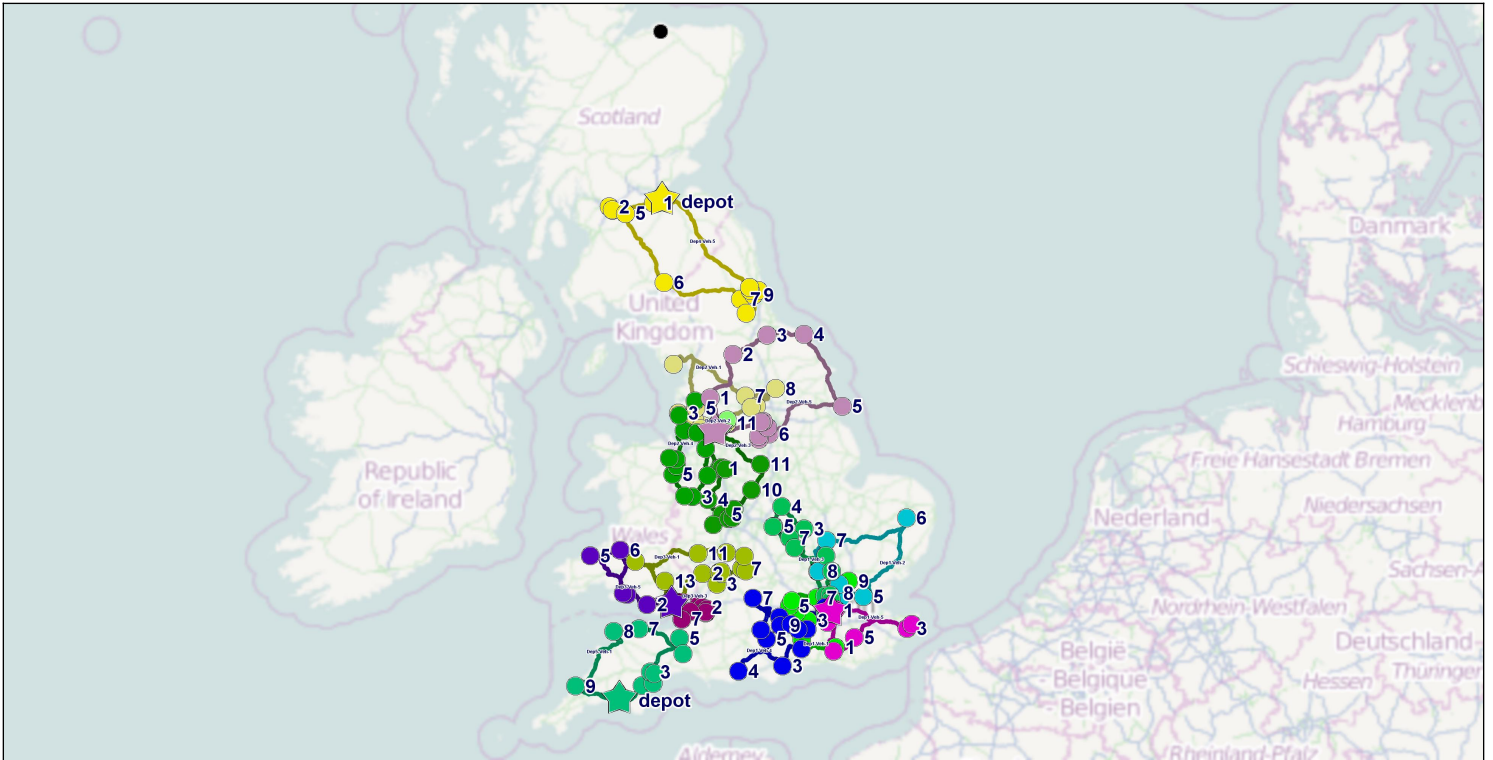

Routes

vehicle-name	vehicle-id	stops-count	travel-km	Picture
--------------	------------	-------------	-----------	---------

Dep1-Veh-1 Dep1-Veh-1 11

361.195

stop-number	stop-name	stop-address	arrival-time
1	Lee Nails	47 Little Bentswood Close,	09:16:37.331
2	Fox Hats	21 Derby Road, Haslemere,	10:12:03.213
3	Campbell Book Shop	94 Inkerman Road,	10:43:34.870
4	Wood Antiques	26 London Road,	11:07:04.439
5	Thompson Models	20 Lomond Avenue,	11:26:28.223
6	Kennedy Hairdressers	3 Finlay Drive, Henley-on-	11:42:15.746
7	Johnson Fish & Chips	21 Cottage Close, West	12:19:50.158
8	Shaw Hairdressers	98 High Street, Southgate,	12:54:47.551
9	Roberts Fashions	56 Ridgeways, Church	13:25:49.337
10	Shaw Collectables	63 Burdett Road, Mile End	14:06:14.087

stop-number	stop-name	stop-address	arrival-time
11	King Hats	27 Devereux Road,	14:29:07.450

vehicle-name	vehicle-id	stops-count	travel-km	Picture
--------------	------------	-------------	-----------	---------

Dep2-Veh-2 Dep2-Veh-2 2

58.705

stop-number	stop-name	stop-address	arrival-time
1	Taylor Aquatics	20 Blueberry Avenue,	08:48:05.706
2	Harvey Printers	5 Dale Street, Shaw And	09:48:17.925

vehicle-name	vehicle-id	stops-count	travel-km	Picture
--------------	------------	-------------	-----------	---------

vehicle-name	vehicle-id	stops-count	travel-km	Picture
--------------	------------	-------------	-----------	---------

Dep3-Veh-5 Dep3-Veh-5 8

364.701

stop-number	stop-name	stop-address	arrival-time
1	Holmes Lawyers	31 Heol-y-parc,	08:38:25.946
2	Phillips Bakery	17 Bowham Avenue,	09:06:59.140
3	Kennedy Furnishing	46 Vincent Street, Castle,	10:08:30.727
4	Murphy Book Store	24 Yr Aran, Dunvant,	10:24:25.681
5	Adams Pharmacy	42 Bryn Gerran, Cilgerran,	11:49:48.379
6	Johnson News	A482, Lampeter,	12:39:11.457
7	Fox Antiques	78 Cowbridge Road East,	14:19:22.114
8	Robinson Wines	86 York Street, Canton,	14:25:52.516