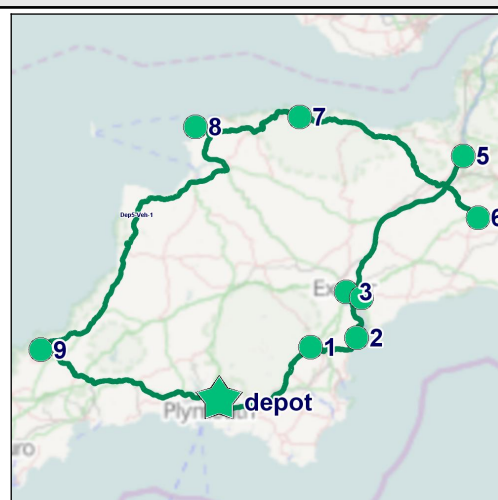

stop-number	stop-name	stop-address	arrival-time
1	Brown Pet Shop	A38, Ilsington, Devon, TQ12	09:00:18.433
2	Fox Furnishing	83 Lawn Hill, Dawlish,	09:27:13.503
3	Kennedy Nails	43 Leighdene Close, St.	09:50:41.024
4	Murphy Aquatics	22 Exmouth Road, Clyst St.	10:03:45.923
5	Fox Book Shop	70 Notaro Way, North	10:47:59.409