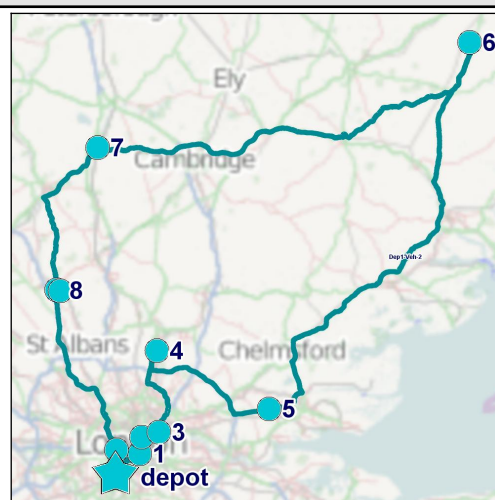

stop-number	stop-name	stop-address	arrival-time
11	King Hats	27 Devereux Road,	14:29:07.450

vehicle-name	vehicle-id	stops-count	travel-km	Picture

Dep1-Veh-2 Dep1-Veh-2 10

472.462

stop-number	stop-name	stop-address	arrival-time
1	Wilson Antiques	60 D'eynsford Road,	08:42:44.628
2	Phillips Cafe	39 Wormwood Street,	09:13:05.963
3	Robinson Newsagents	38 Payne Road, Bow East,	09:27:00.670
4	Walker Videos	86 Shirley Close, Wormley	10:07:45.695
5	Powell Delicatessen	35 Queens Road, Crouch,	10:43:22.393
6	Wilson Nails	67 Patrick Road, Long	12:24:45.403
7	Evans Barbers	12 Cambridge Street, St.	13:54:39.040
8	Jones Opticians	53 Dunstable Road, South,	14:36:28.515
9	Phillips Models	76 Vicarage Street, South,	14:41:50.625
10	Lee Lawyers	27 Fulham Road, Redcliffe,	15:32:10.279

vehicle-name	vehicle-id	stops-count	travel-km	Picture

Dep1-Veh-3 Dep1-Veh-3 12

419.294